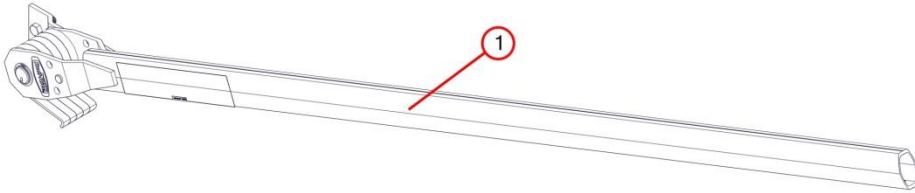

46450 Pivot Set, 5 Spring w/ 84" Aluminum Pivot Tube

Bom ID	Part#	Description	qty
Ref	46450	Pivot Set, 5 Spring w/ 84" Aluminum Pivot Tube	1
1	4645D	Pivot, AL External Mount 5-Spring-Drivers Side-	1
6	4645P	Pivot, Al External Mount 5-Spring -Passenger-	1