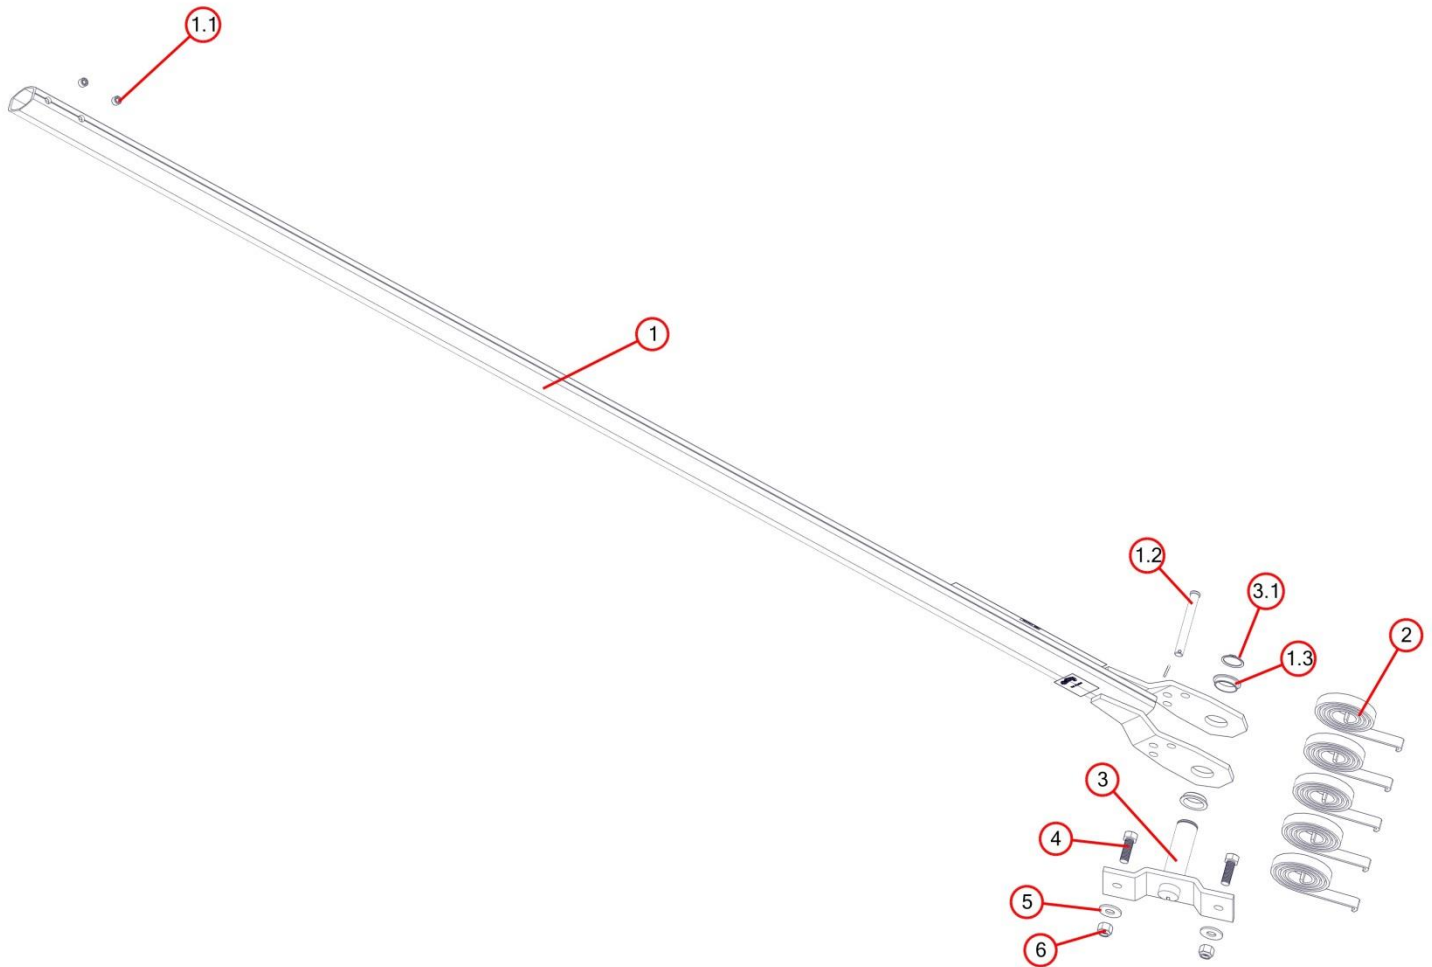

Bom ID	Part#	Description	qty
Ref	76700	Bow Set, 98" Wide Top Tube w/ 98" Side Arms	1
1	76760	Bow Tube, 98" Al Side Arm W. 90° Corner	2
1.1	76770	Bow Tube, AL Top Tube for Tarp Bow 98"	1
1.2	76800	Casting, Aluminum Corner - 90 Degree	1
1.3	18718	Bolt, 1/4-20 x 1 3/16 Golt Clear Zinc - Post bolt for 90 degree corners	2
1.4	18719	Nut, 1/4-20 Cap Conn Nut Clear Zinc - Post bolt for 90 degree corners	2
2	76810	Flange, Tarp Flange -pair-	2
3	76770	Bow Tube, AL Top Tube for Tarp Bow 98"	1

46450 Pivot Set, 5 Spring w/ 84" Aluminum Pivot Tube

Bom ID	Part#	Description	qty
Ref	46450	Pivot Set, 5 Spring w/ 84" Aluminum Pivot Tube	1
1	4645D	Pivot, AL External Mount 5-Spring-Drivers Side-	1
6	4645P	Pivot, Al External Mount 5-Spring -Passenger-	1

Bom ID	Part#	Description	qty
Ref	4645D	Pivot, AL External Mount 5-Spring-Drivers Side-	1
1	46150	Pivot Tube, w/ side plates, set screws for 5-spr ex	1
1.1	47040	Bushing, 1 1/4 Poly T- Bushing for Pivot Pin	2
1.2	18560	Pin, 1/2 x 4 1/8 Special Clevis	1
1.3	18293	Screw, 1/2" x 3/8" Set Screw	2
2	45350	Pivot Pin, 5-Spring	1
2.1	47000	Snap Ring, 1 1/4" External for Pivot Pin	1
3	47230	Spring, Spiral Torsion Spring 1 1/4	5
4	18296	Bolt, 1/2" x 1 1/2" Hex Head Bolt	2
5	18412	Washer, 1/2" Flat Zinc	2
6	18631	Nut, 1/2" Nylock Nut	2

4645P Pivot, Al External Mount 5-Spring (Right)

Bom ID	Part#	Description	qty
Ref	4645P	Pivot, Al External Mount 5-Spring -Passenger-	1
1	46150	Pivot Tube, w/ side plates, set screws for 5-spr ex	1
1.1	47040	Bushing, 1 1/4 Poly T- Bushing for Pivot Pin	2
1.2	18560	Pin, 1/2 x 4 1/8 Special Clevis	1
1.3	18293	Screw, 1/2" x 3/8" Set Screw	2
2	45350	Pivot Pin, 5-Spring	1
2.1	47000	Snap Ring, 1 1/4" External for Pivot Pin	1
3	47230	Spring, Spiral Torsion Spring 1 1/4	5
4	18296	Bolt, 1/2" x 1 1/2" Hex Head Bolt	2
5	18412	Washer, 1/2" Flat Zinc	2
6	18631	Nut, 1/2" Nylock Nut	2