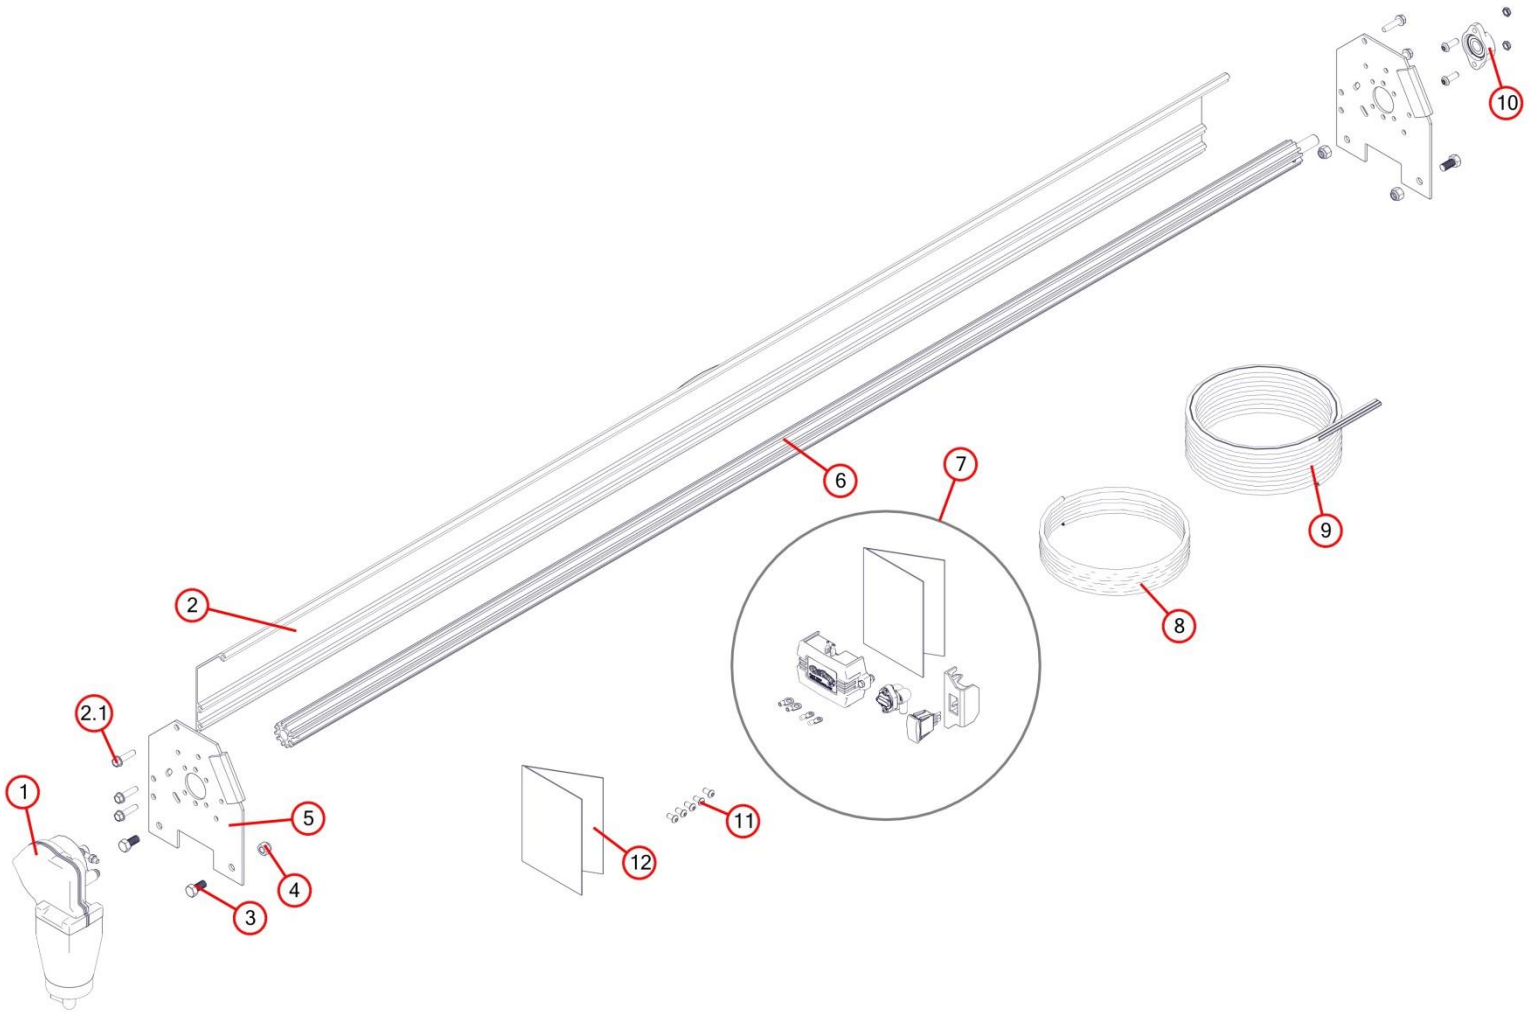

Bom ID	Part#	Description	qty
1	36460	Spool Kit, TarpMaster Tarp Spool w/97" Wind Deflector & Mounting Brackets - S/N: TM	1
2	76700	Bow Set, 98" Wide Top Tube w/ 98" Side Arms	1
3	46450	Pivot Set, 5 Spring w/ 84" Aluminum Pivot Tube	1

36460 Spool Kit, TarpMaster Tarp Spool w/97" Wind Deflector & Mounting Brackets

Bom ID	Part#	Description	qty
1	10300	Gear Motor, TarpMaster w/3 Year Warranty 24v - S/N: TM	1
2	36360	Wind Deflector, 97" Tall	1
2.1	18120	Bolt, 3/8" x 1-1/2" Thread Cutting Screw Hex Washer Hd	6
3	18294	Bolt, 1/2" x 1" Hex Head Bolt	4
4	18631	Nut, 1/2" Nylock Nut	4
5	36340	Bracket, Aluminum Mounting Brackets - PAIR	2
6	31030	Axle, 97" Pre Threaded AL Tarp Axle w/Stub Shaft	1
7	100649	Electric Kit, With 10699 Relay and Rocker Switch for 8 ga wire w/35 amp breaker	1
8	11411	Wire, 16/3-Conductor -15ft	1
9	100743	Wire, 8 ga. Dual Conductor(55')	1
10	31050	Bearing, 3/4" Flanged Axle Bearing with bolts/nuts	1
11	18260	Bolt, 5/16" x 5/8" Button Head Bolt-Zinc Plated	5
12	101501	Instructions, Front to Back Installation	1

Bom ID	Part#	Description	qty
Ref	76700	Bow Set, 98" Wide Top Tube w/ 98" Side Arms	1
1	76760	Bow Tube, 98" Al Side Arm W. 90° Corner	2
1.1	76770	Bow Tube, AL Top Tube for Tarp Bow 98"	1
1.2	76800	Casting, Aluminum Corner - 90 Degree	1
1.3	18718	Bolt, 1/4-20 x 1 3/16 Golt Clear Zinc - Post bolt for 90 degree corners	2
1.4	18719	Nut, 1/4-20 Cap Conn Nut Clear Zinc - Post bolt for 90 degree corners	2
2	76810	Flange, Tarp Flange -pair-	2
3	76770	Bow Tube, AL Top Tube for Tarp Bow 98"	1