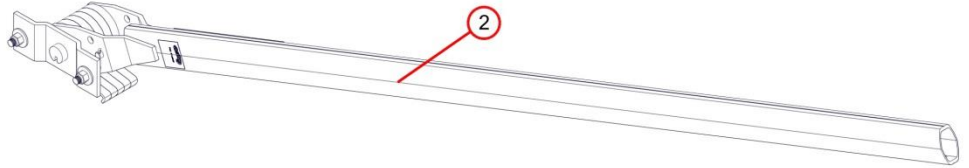

Bom ID	Part#	Description	qty
1	36460	Spool Kit, TarpMaster Tarp Spool w/97" Wind Deflector & Mounting Brackets - S/N: TM	1
2	76700	Bow Set, 98" Wide Top Tube w/ 98" Side Arms	1
3	46450	Pivot Set, 5 Spring w/ 84" Aluminum Pivot Tube	1

36460 Spool Kit, TarpMaster Tarp Spool w/97" Wind Deflector & Mounting Brackets

Bom ID	Part#	Description	qty
1	10300	Gear Motor, TarpMaster w/3 Year Warranty 24v - S/N: TM	1
2	36360	Wind Deflector, 97" Tall	1
2.1	18120	Bolt, 3/8" x 1-1/2" Thread Cutting Screw Hex Washer Hd	6
3	18294	Bolt, 1/2" x 1" Hex Head Bolt	4
4	18631	Nut, 1/2" Nylock Nut	4
5	36340	Bracket, Aluminum Mounting Brackets - PAIR	2
6	31030	Axle, 97" Pre Threaded AL Tarp Axle w/Stub Shaft	1
7	100649	Electric Kit, With 10699 Relay and Rocker Switch for 8 ga wire w/35 amp breaker	1
8	11411	Wire, 16/3-Conductor -15ft	1
9	100743	Wire, 8 ga. Dual Conductor(55')	1
10	31050	Bearing, 3/4" Flanged Axle Bearing with bolts/nuts	1
11	18260	Bolt, 5/16" x 5/8" Button Head Bolt-Zinc Plated	5
12	101501	Instructions, Front to Back Installation	1

Bom ID	Part#	Description	qty
Ref	76700	Bow Set, 98" Wide Top Tube w/ 98" Side Arms	1
1	76760	Bow Tube, 98" Al Side Arm W. 90° Corner	2
1.1	76770	Bow Tube, AL Top Tube for Tarp Bow 98"	1
1.2	76800	Casting, Aluminum Corner - 90 Degree	1
1.3	18718	Bolt, 1/4-20 x 1 3/16 Golt Clear Zinc - Post bolt for 90 degree corners	2
1.4	18719	Nut, 1/4-20 Cap Conn Nut Clear Zinc - Post bolt for 90 degree corners	2
2	76810	Flange, Tarp Flange -pair-	2
3	76770	Bow Tube, AL Top Tube for Tarp Bow 98"	1

46450 Pivot Set, 5 Spring w/ 84" Aluminum Pivot Tube

Bom ID	Part#	Description	qty
Ref	46450	Pivot Set, 5 Spring w/ 84" Aluminum Pivot Tube	1
1	4645D	Pivot, AL External Mount 5-Spring-Drivers Side-	1
6	4645P	Pivot, Al External Mount 5-Spring -Passenger-	1