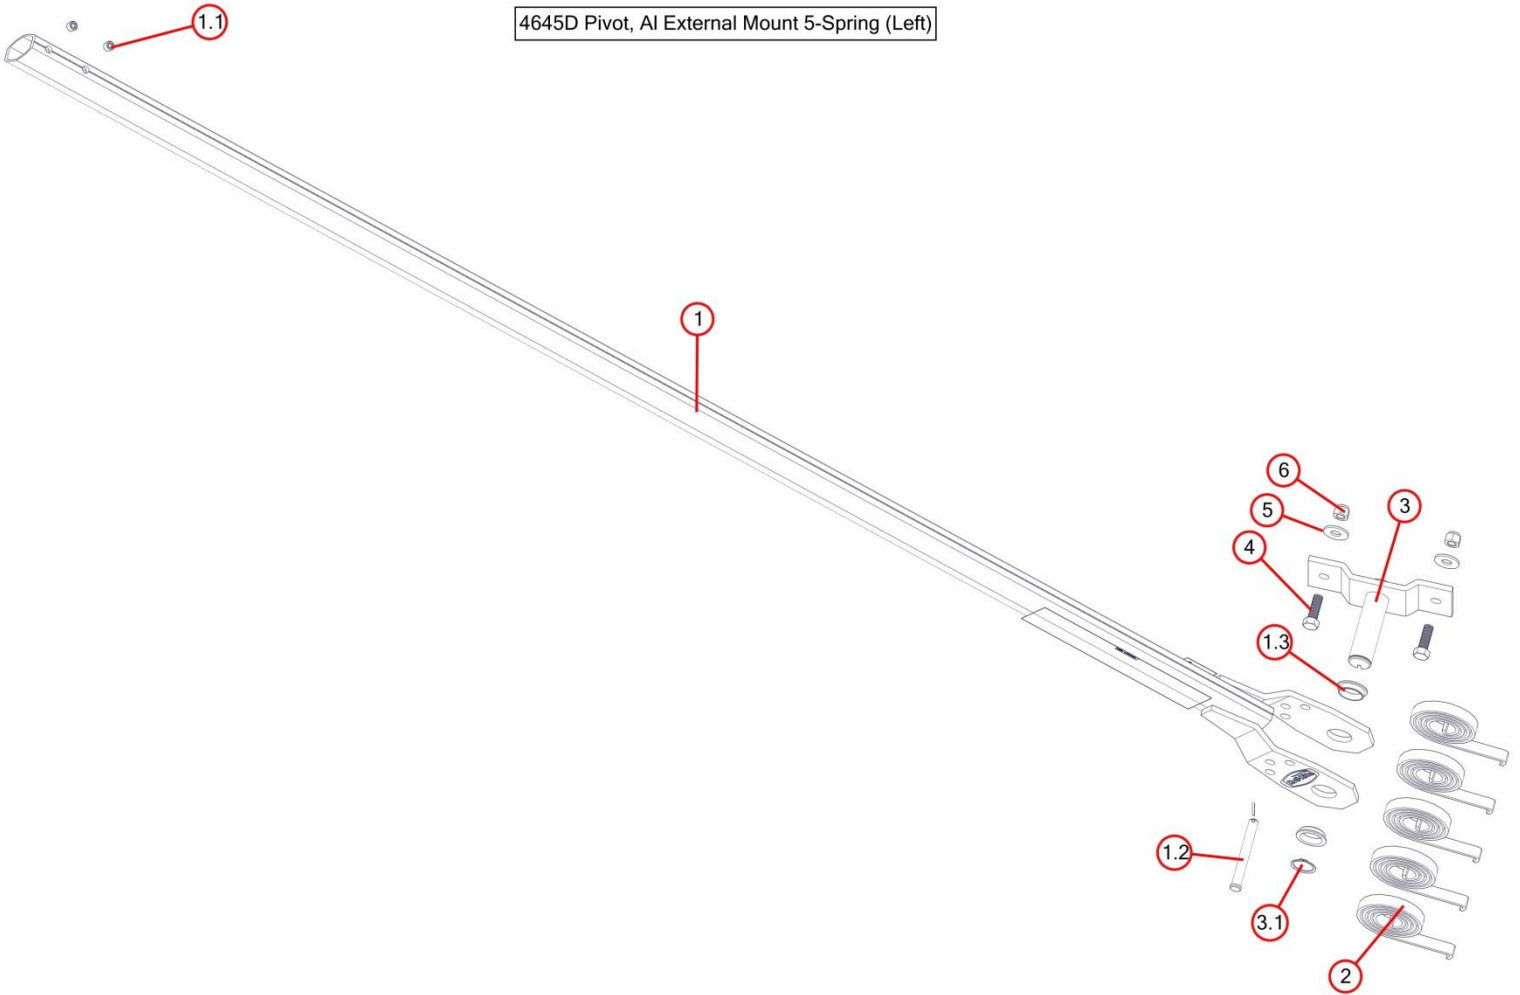

Bom ID	Part#	Description	qty
Ref	4645D	Pivot, AL External Mount 5-Spring-Drivers Side-	1
1	46150	Pivot Tube, w/ side plates, set screws for 5-spr ex	1
1.1	47040	Bushing, 1 1/4 Poly T- Bushing for Pivot Pin	2
1.2	18560	Pin, 1/2 x 4 1/8 Special Clevis	1
1.3	18293	Screw, 1/2" x 3/8" Set Screw	2
2	45350	Pivot Pin, 5-Spring	1
2.1	47000	Snap Ring, 1 1/4" External for Pivot Pin	1
3	47230	Spring, Spiral Torsion Spring 1 1/4	5
4	18296	Bolt, 1/2" x 1 1/2" Hex Head Bolt	2
5	18412	Washer, 1/2" Flat Zinc	2
6	18631	Nut, 1/2" Nylock Nut	2